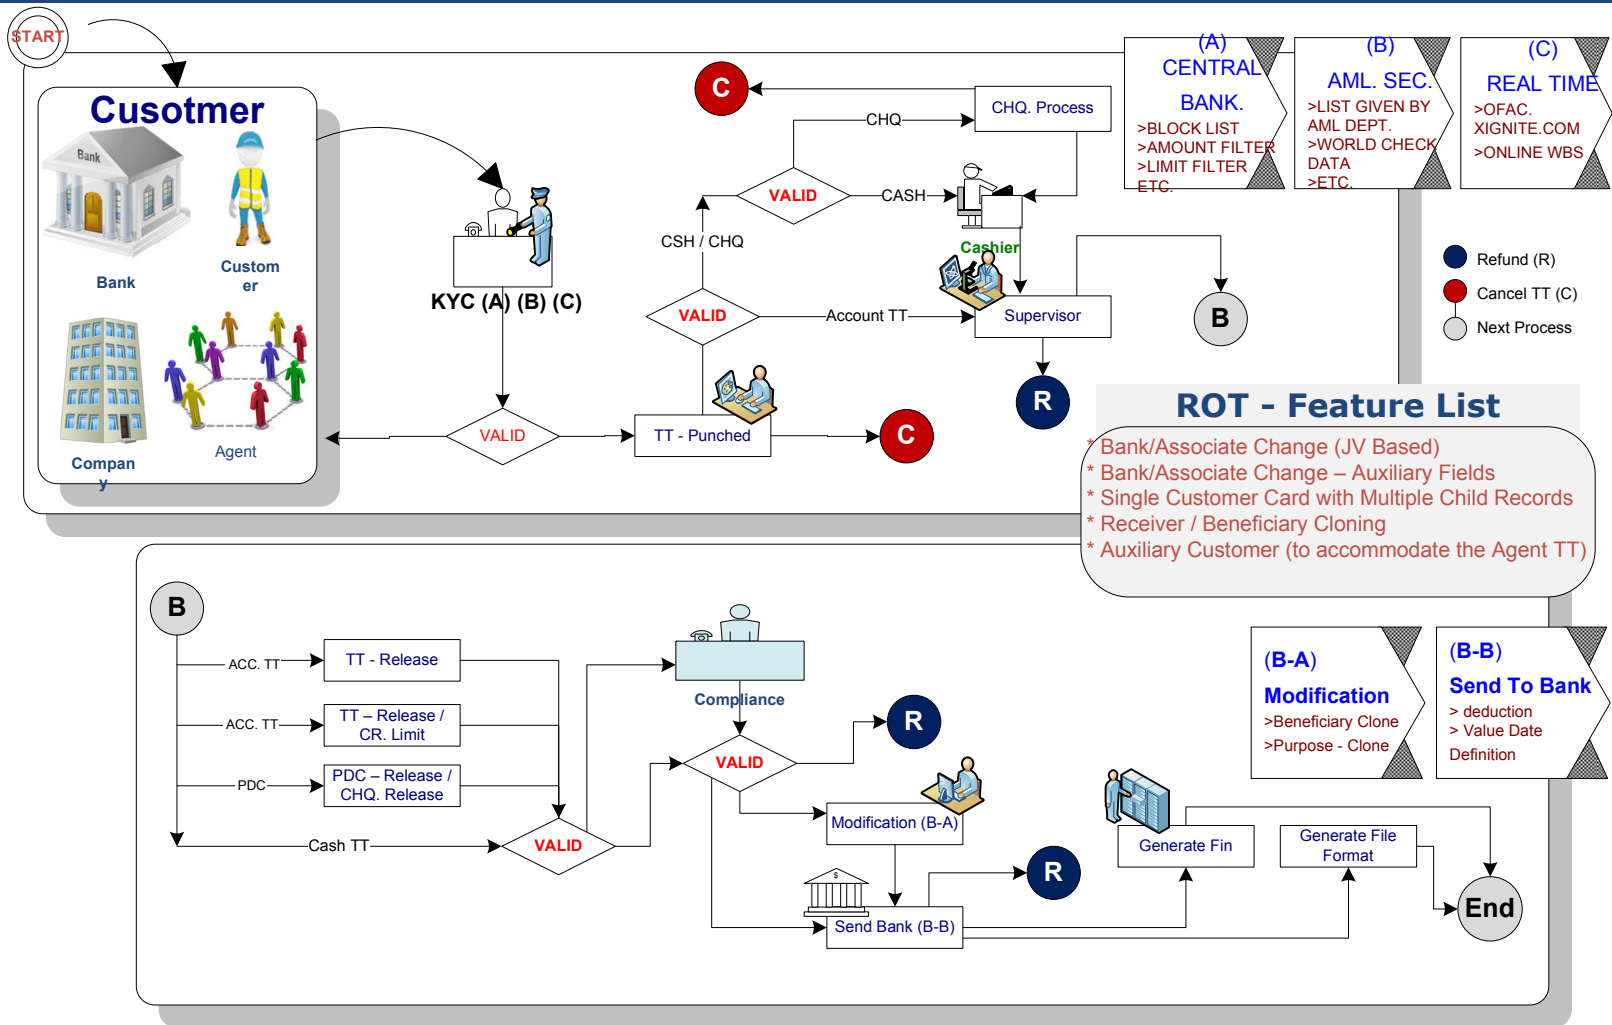

LiveEx ROT- PROCESS

REF: 270813.DG17

Remittance Conceptual Model