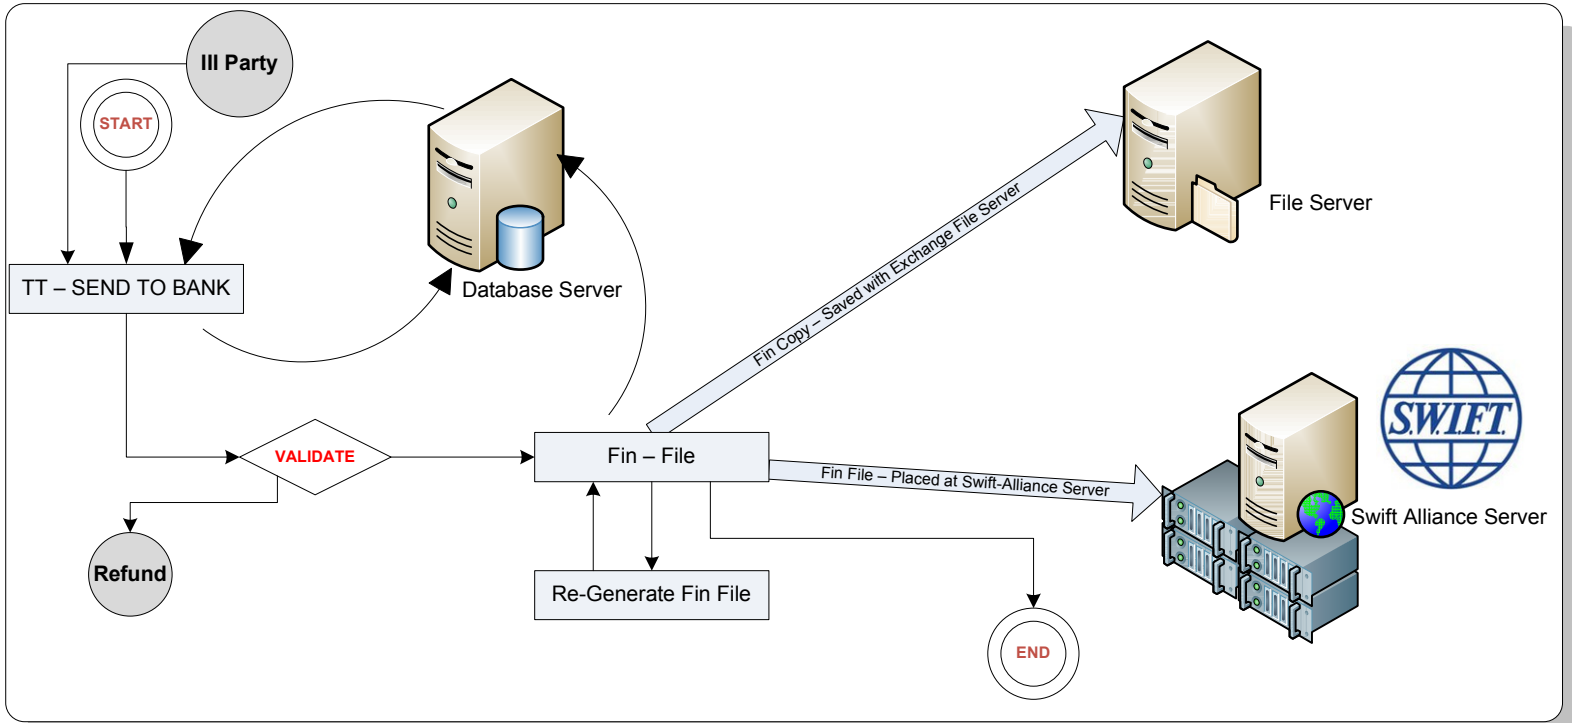

LiveEx – Swift Alliance FIN FILE

REF: 280813.DG06

III - Party Fin File Creation by LiveEx

Swift Client Conceptual Model